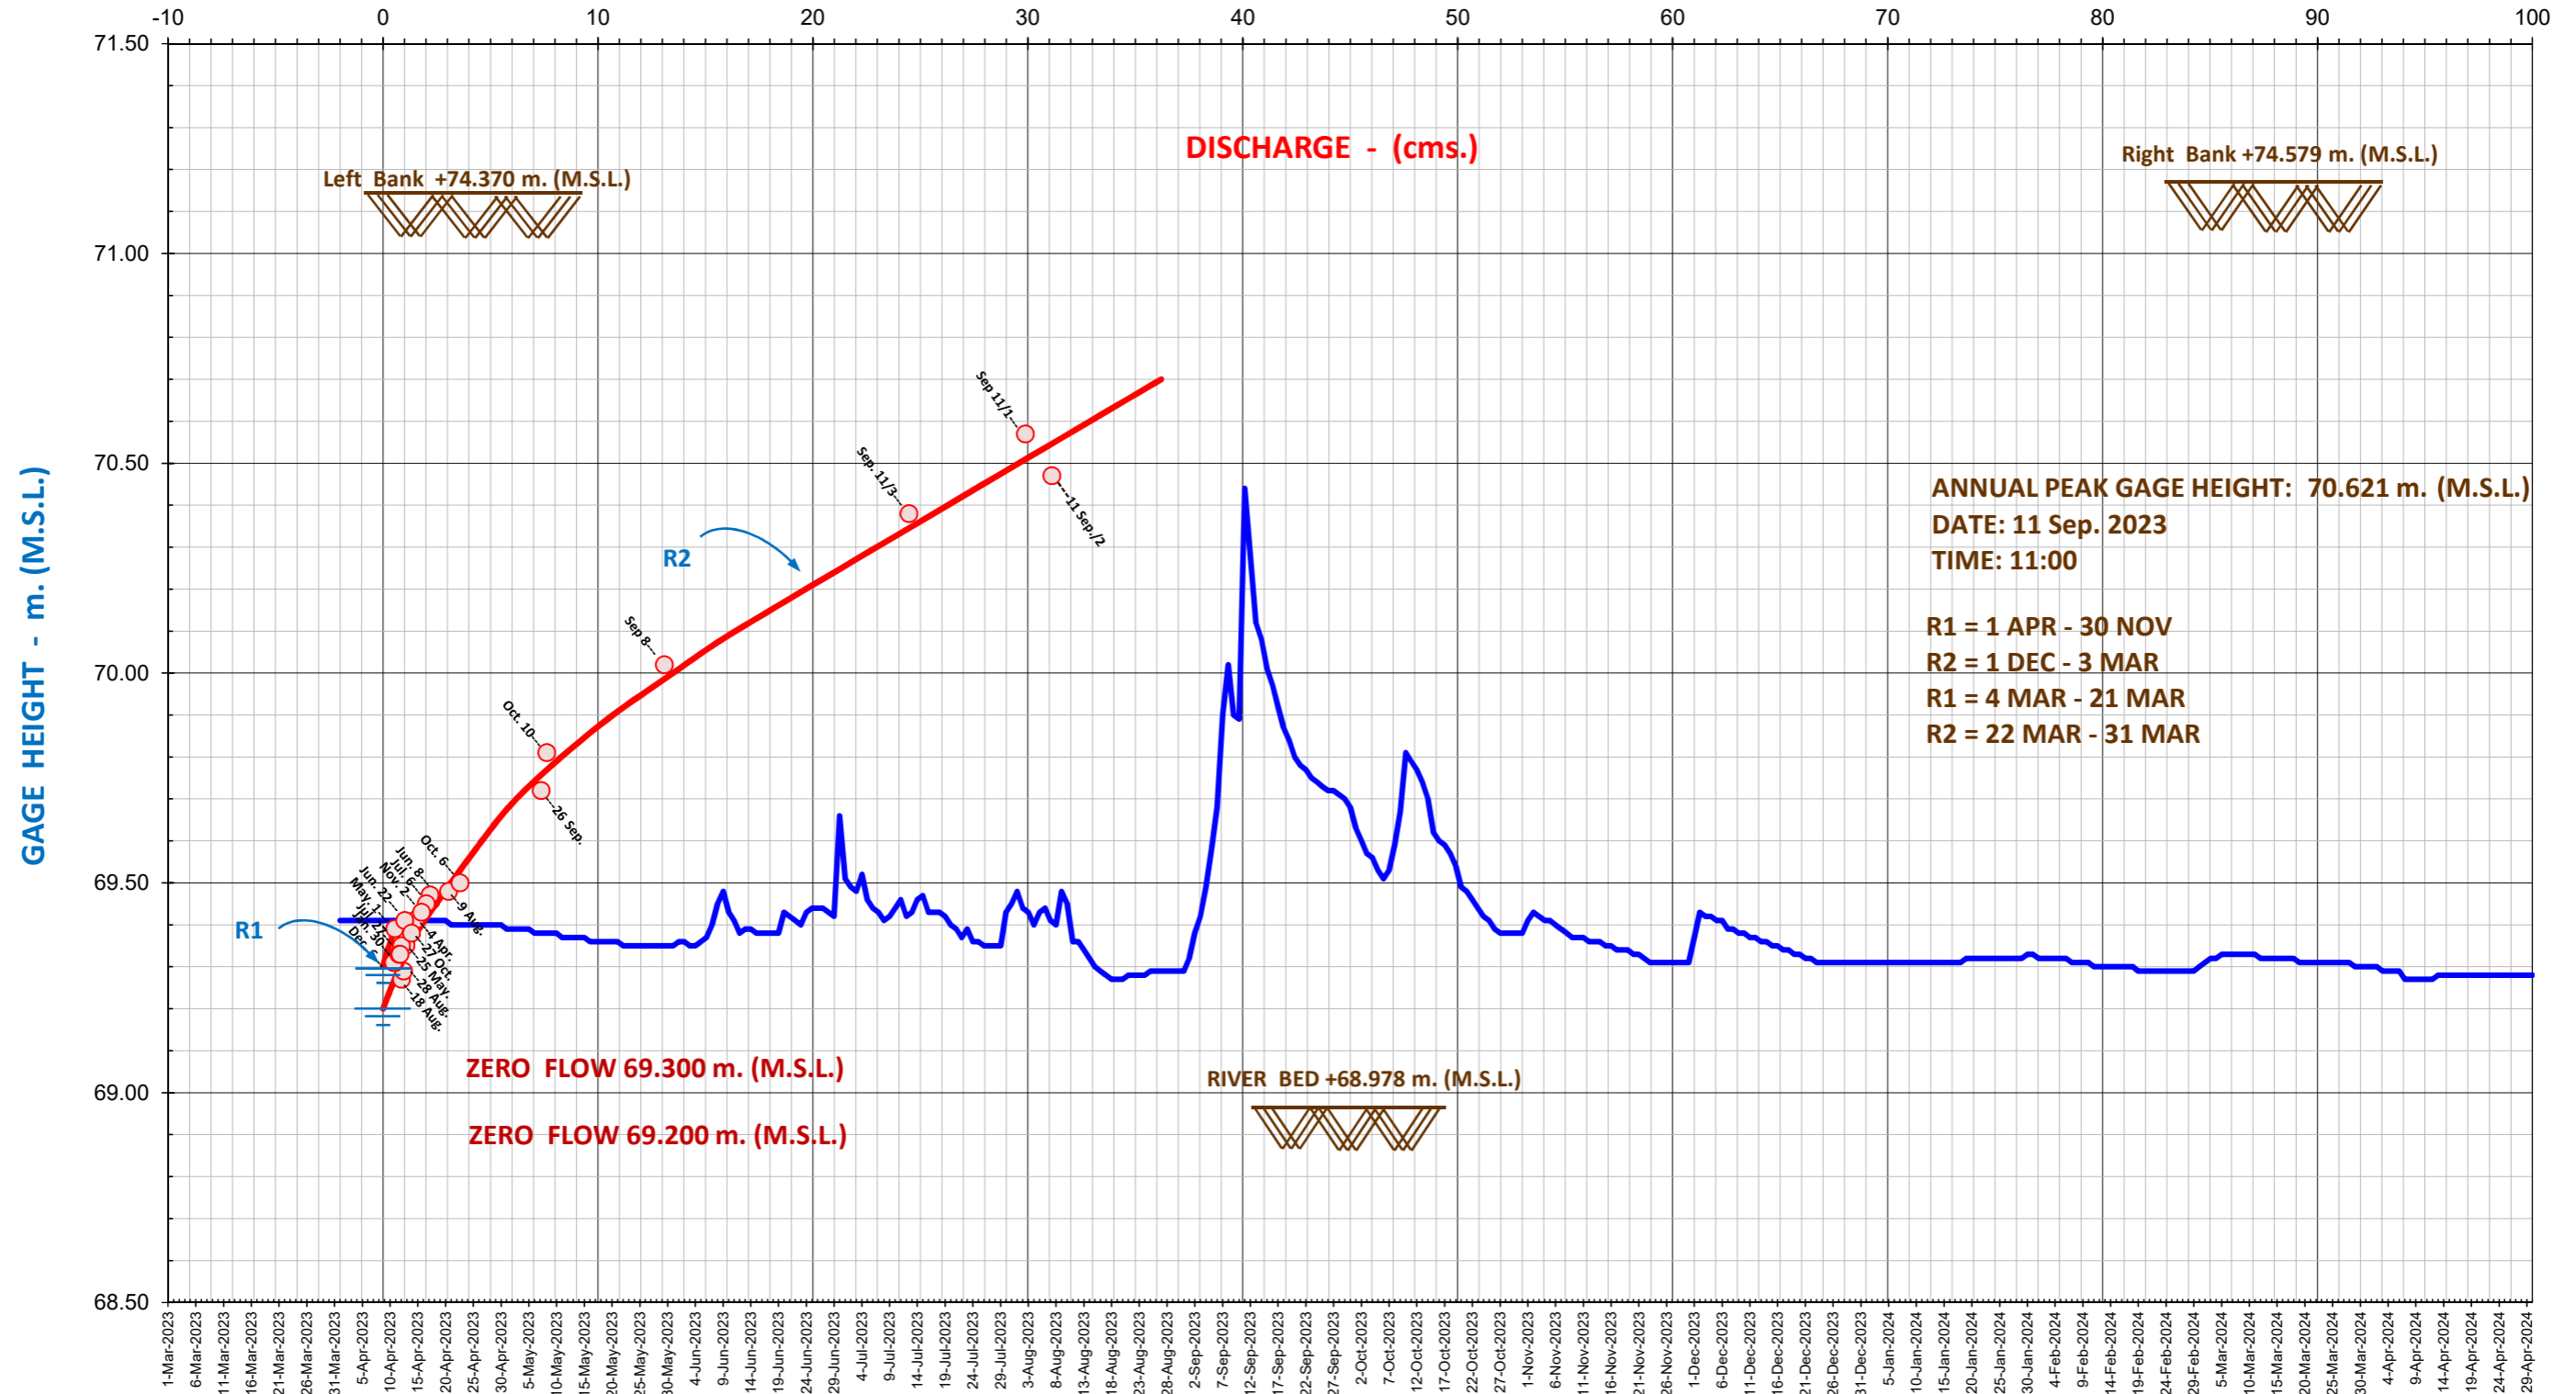

DAILY MEAN GAGE HEIGHT AND RATING CURVE WATER YEAR 2023

STATION N.89 KHLONG SONG AT. BAN HAT NGIO A. MUANG M. UTTARADIT

April	May	June	July	August	September	October	November	December	January	February	March
-------	-----	------	------	--------	-----------	---------	----------	----------	---------	----------	-------